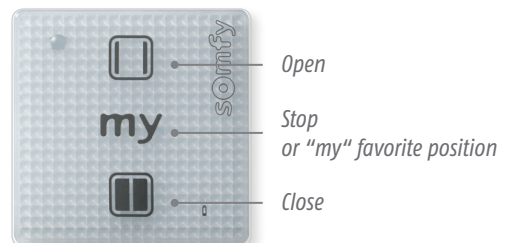

BENEFITS FOR YOU

Intelligence in action

Innovative yet simple

Offer a customised installation

- Range of colours and frames to suit all décors.

Easy installation

- Simple and flexible to install with no wires, no cables and no damage to décor.
- Easy to use, with an audible signal (beep) when the module is switched on via the on/off button.
- Can be mounted on recess boxes in new-build projects.