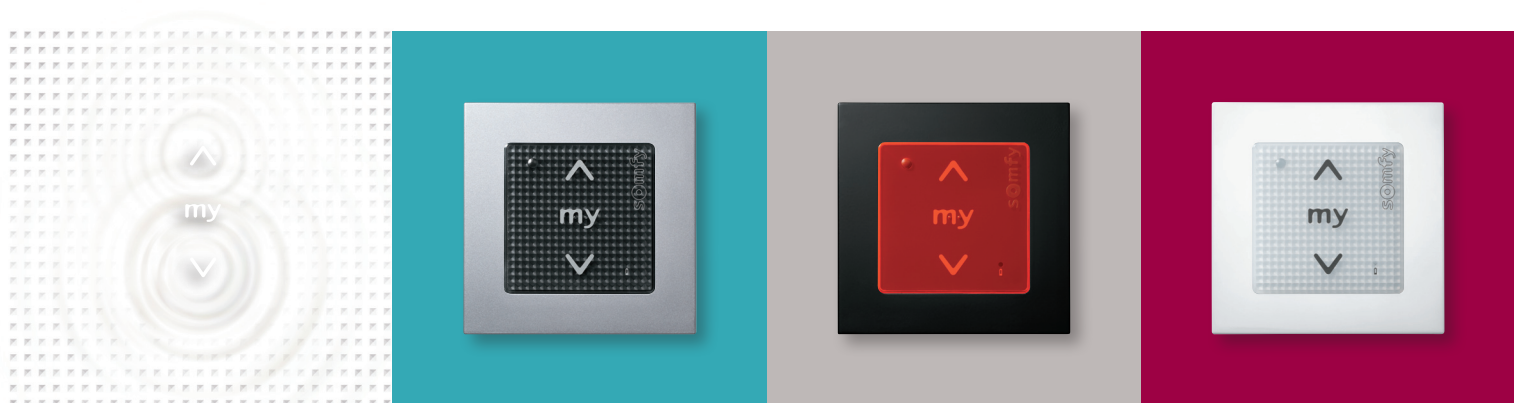

smooove[®]

THE NEW, WIRELESS, WALL-MOUNTED SWITCH RANGE FROM SOMFY

Smoove, wall-mounted control unit

Touch-sensitive technology

The feeling of touch

Smoove's touch-sensitive design follows the current popular trend for innovative touch-sensitive products.

Clear interaction

A discreet audible signal and light indicator.

Whenever you select a movement or action, Smoove emits an audible click and provides visual feedback.

Natural movement

With touch-sensitive technology, Smoove interacts fluidly, intuitively and naturally with the home environment