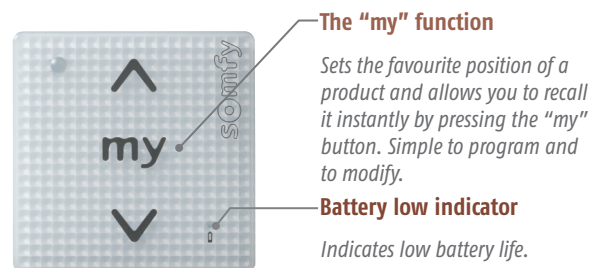

Quick, wire-free installation

- Smoove is a wireless control unit that is easy to install absolutely anywhere, without damaging the building décor.

Radio Technology Somfy®

THE SMOOVE RTS RANGE

RTS, the number one radio technology for home openings