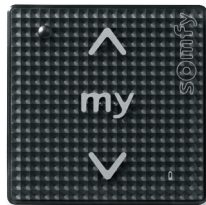

A SIMPLE CHOICE... WITH A WIDE RANGE OF COMBINATIONS

Smoove central modules come in four different finishes...

Pure Shine

Silver Shine

Black Shine

Red Light

... available with a wide range of Somfy frame finishes