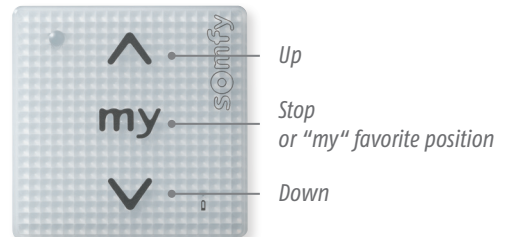

A WIDE RANGE OF FUNCTIONS

The feeling of movement... for all applications

For VERTICAL openings

Interior blinds, patio awnings, roller shutters, vertical garage doors.