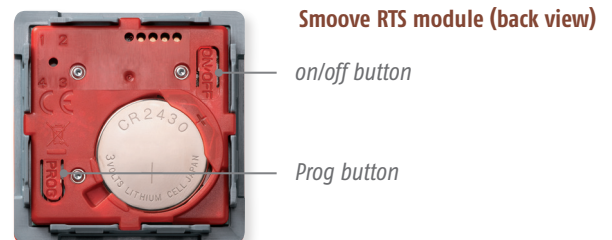

BENEFITS FOR YOU

Intelligence in action

Innovative yet simple

Offer a customised installation

- Range of colours and frames to suit all décors.

Easy installation

- Simple and flexible to install with no wires, no cables and no damage to décor.
- Easy to use, with an audible signal (beep) when the module is switched on via the on/off button.
- Can be mounted on recess boxes in new-build projects.