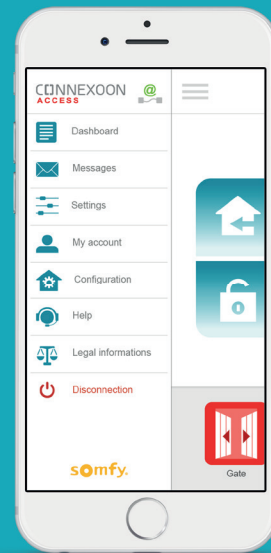

## USING THE CONNEXOON ACCESS APP

### MODE SELECTOR

Quick access to each of the app's four 4 modes – I'm arriving, I'm leaving, Open all, Close all – so you can activate your pre-set preferences with a single tap.

Each of these modes can be customised to perform your chosen options for all your Somfy RTS products. e.g. open or close gate, open or close garage door, turn lights on or off.

### GEOLOCATION

Prepare your Somfy motorised garage doors for your arrival home by activating the geolocation function. Set the distance between you and your home when you want your garage door to open, and drive straight in when you get there. Can be operated via your mobile phone network or GPS (satellite).

### EASY TO INSTALL

Simply connect the Connexoon Access RTS to the internet, install the app on your smartphone and you're ready to connect your garage door or gate wirelessly.