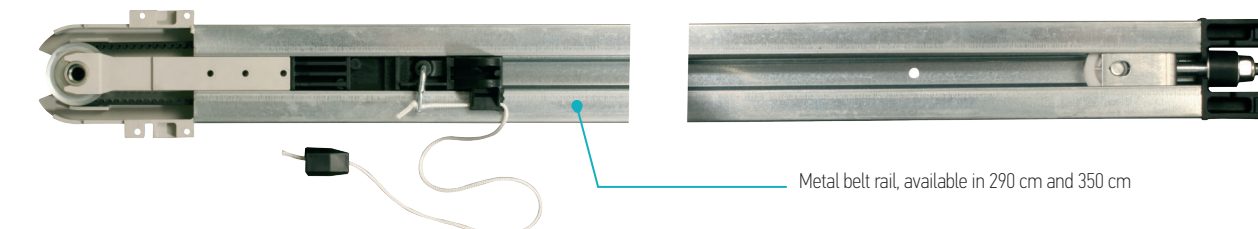

Quiet operation, thanks to the Somfy belt transmission

RTS: Somfy wireless technology

Somfy's radio control system for garage doors is reliable, easy to use and works through up to 2 concrete walls.

RTS The RTS radio protocol for Somfy motorised products ensures compatibility with other Somfy RTS products. Over 10 million Somfy products installed throughout the world.

Controls & accessories

KeyGo RTS

- Small 4-channel remote control
- Strong metal loop is ideal for attaching to a keyring
- Controls up to 4 Somfy products with up/stop and down/stop commands

Smoove Origin RTS

- Compatible with all RTS motors and receivers
- Delivered with white frame, which can be replaced with other coloured frames from the Smoove 1 range
- Easy to install

Alarm buzzer (for Dexxo pro only)

- Deters burglars by emitting a sound when the garage door is forced open

Metal Keypad RTS

- Activated by entering a personal code
- Suitable for outdoor placement
- Buttons are illuminated upon finger contact
- 1 main code and 4 user codes (per channel)
- Personal codes for multiple users
- Protected by master code
- Robust metal enclosure

Backup battery

Ensures the garage door can still be opened and closed during a power failure

Guarantees 10 open-close cycles within 24 hours

Photocells

- Detect any obstacles obstructing opening and closure of the garage door and automatically stop the process if this is the case, thereby preventing personal or material damage

* Under EN 12453, photocell safety sensors are mandatory for doors which can be remotely controlled via smartphone apps