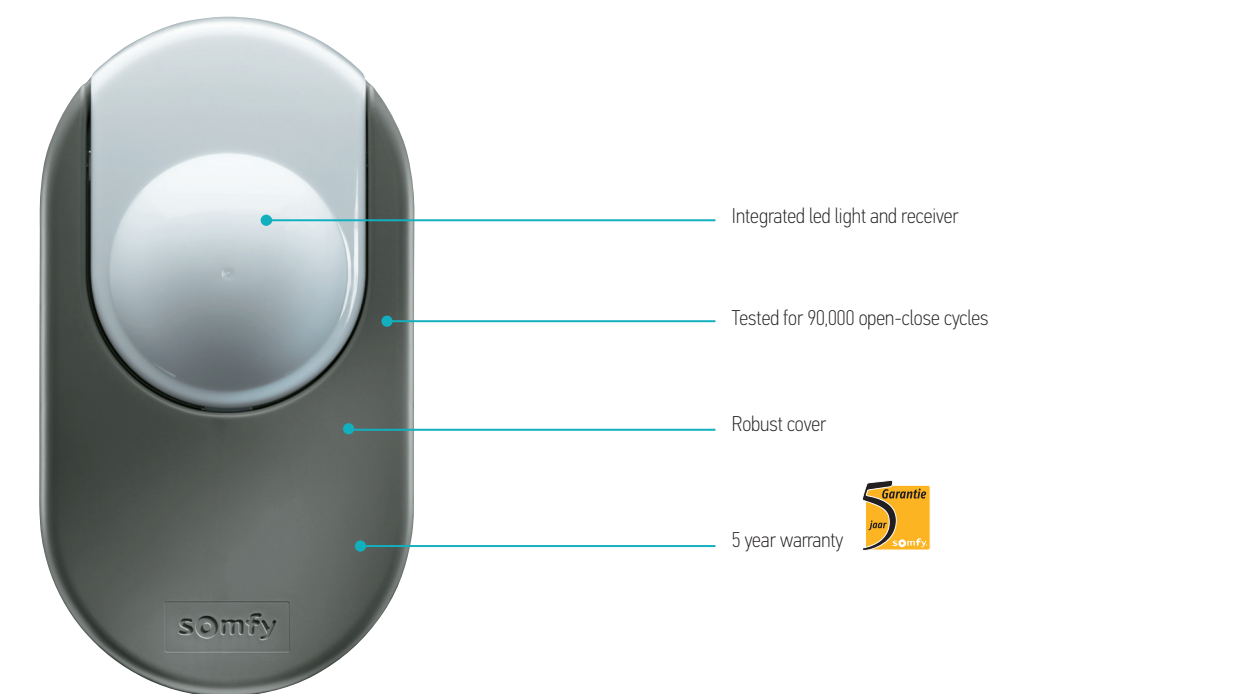

SOMFY DEXXO OPTIMO RTS

The ideal solution for medium sized garage doors.

A versatile solution for garage doors up to 10 m², providing a speed up to 14cm/s. With convenient features such as partial open option for faster access or ventilation.

The Somfy Dexxo Optimo RTS motor comes with 2 Keytis RTS remote controls, which can each command 2 different Somfy products, helping you harmonise your Somfy living convenience.

SOMFY DEXXO PRO 800/1000 RTS

The premium and powerful and fast motorisation for all types of garage doors.

Somfy's top-of-the range system can open garage doors up to 15 m²* providing a speed up to 18cm/s, and offers a range of handy features to accommodate your personal preferences. Smoothly, silently and quickly! The Dexxo Pro range offers the possibility to connect an external light source and an alarm buzzer.

The Somfy Dexxo Pro 800/1000 RTS motor comes with 2 Keygo RTS remote controls, which can each command up to 4 Somfy RTS products, helping you harmonise your Somfy living convenience.

* Dexxo Pro 800 operates doors up to 10m². Dexxo Pro 1000 operates doors up to 15m².