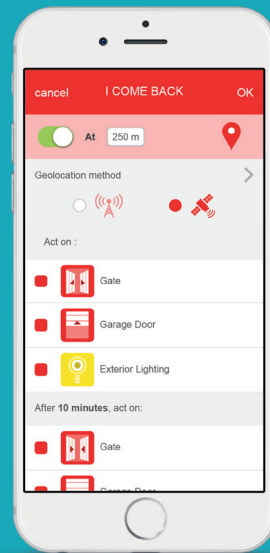

# Remote control for your garage door

## USING THE CONNEXOON ACCESS APP

### MODE SELECTOR

Quick access to each of the app's four 4 modes – I'm arriving, I'm leaving, Open all, Close all – so you can activate your pre-set preferences with a single tap.

Each of these modes can be customised to perform your chosen options for all your Somfy RTS products. e.g. open or close gate, open or close garage door, turn lights on or off.

### EASY TO INSTALL

Simply connect the Connexoon Access RTS to the internet, install the app on your smartphone and you're ready to connect your garage door or gate wirelessly.